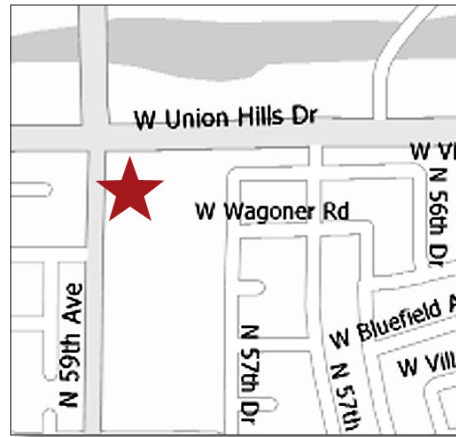

LAST APPOINTMENT TIME: *Whole Blood* = 15 Minutes before close time
Power Red = 30 minutes before close time

Platelets	MON	TUES	WED	THURS	FRI	SAT	SUN
Chandler	10:30am-5:30pm	10am-5pm	10am-5pm	10am-5pm	7am-2pm	7am-2pm	Closed
Glendale	10:30am-5:30pm	10am-5pm	Closed	10am-5pm	7am-2pm	7am-2pm	7am-2pm
Mesa - East Valley	10:30am-5:30pm	10am-5pm	10am-5pm	Closed	Closed	Closed	7am-2pm
North Scottsdale - Airpark	Closed	10am-5pm	10am-5pm	10am-5pm	7am-2pm	7am-2pm	Closed
Phoenix - Black Canyon	Closed	10am-5pm	10am-5pm	10am-5pm	7am-2pm	7am-2pm	7am-2pm
West Valley	10:30am-5:30pm	10am-5pm	10am-5pm	Closed	Closed	Closed	7am-2pm

Schedule an appointment today:
Call 1-877-448-GIVE (4483) or visit www.BloodHero.com

United Blood Services Donor Center Locations

CHANDLER

1989 W. Elliot Rd., #32
(Elliot Rd. & Dobson Rd.)

GLENDALE

18583 N. 59th Ave., #113
(59th Ave. & Union Hills Rd.)

MESA - EAST VALLEY

1337 S. Gilbert Rd., #101
(Gilbert Rd. & Hampton Ave.)

NORTH SCOTTSDALE - AIRPARK

15170 N. Hayden Rd., #6
(Hayden Rd. & 83rd Pl.)

PHOENIX - BLACK CANYON

5757 N. Black Canyon Hwy.
(I-17 & Bethany Home Rd.)

WEST VALLEY

14270 W. Indian School Rd., #C-8
(Indian School Rd. & Litchfield Rd.)

Find the hero in you.
Give blood 3 times a year!

United Blood Services

www.UnitedBloodServicesAZ.org