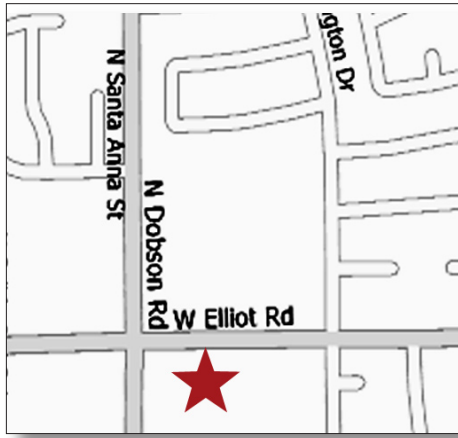

United Blood Services Donor Center Locations

CHANDLER

1989 W. Elliot Rd., #32
(Elliot Rd. & Dobson Rd.)