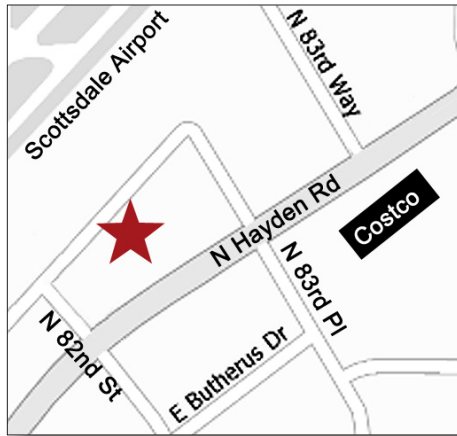

Schedule an appointment today:
Call 1-877-448-GIVE (4483) or visit www.BloodHero.com

United Blood Services Donor Center Locations

CHANDLER

1989 W. Elliot Rd., #32
(Elliot Rd. & Dobson Rd.)

GLENDALE

18583 N. 59th Ave., #113
(59th Ave. & Union Hills Rd.)

MESA - EAST VALLEY

1337 S. Gilbert Rd., #101
(Gilbert Rd. & Hampton Ave.)

NORTH SCOTTSDALE - AIRPARK

15170 N. Hayden Rd., #6
(Hayden Rd. & 83rd Pl.)

PHOENIX - BLACK CANYON

5757 N. Black Canyon Hwy.
(I-17 & Bethany Home Rd.)